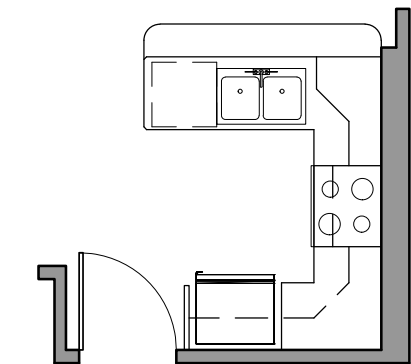

OPTIONAL  
KITCHEN

KITCHEN WITH OPTIONAL  
BREAKFAST BAR

**EXPANDED TWO BEDROOM - TWO BATH**  
(1,145 SQ FT)

Plan is subject to change without notice. Square footage is approximate.

**ONE BEDROOM - ONE BATH**  
(562 SQ FT)

Plan is subject to change without notice. Square footage is approximate.

OPTIONAL  
KITCHEN

KITCHEN WITH OPTIONAL  
BREAKFAST BAR

OPTIONAL  
KITCHEN

KITCHEN WITH OPTIONAL  
BREAKFAST BAR