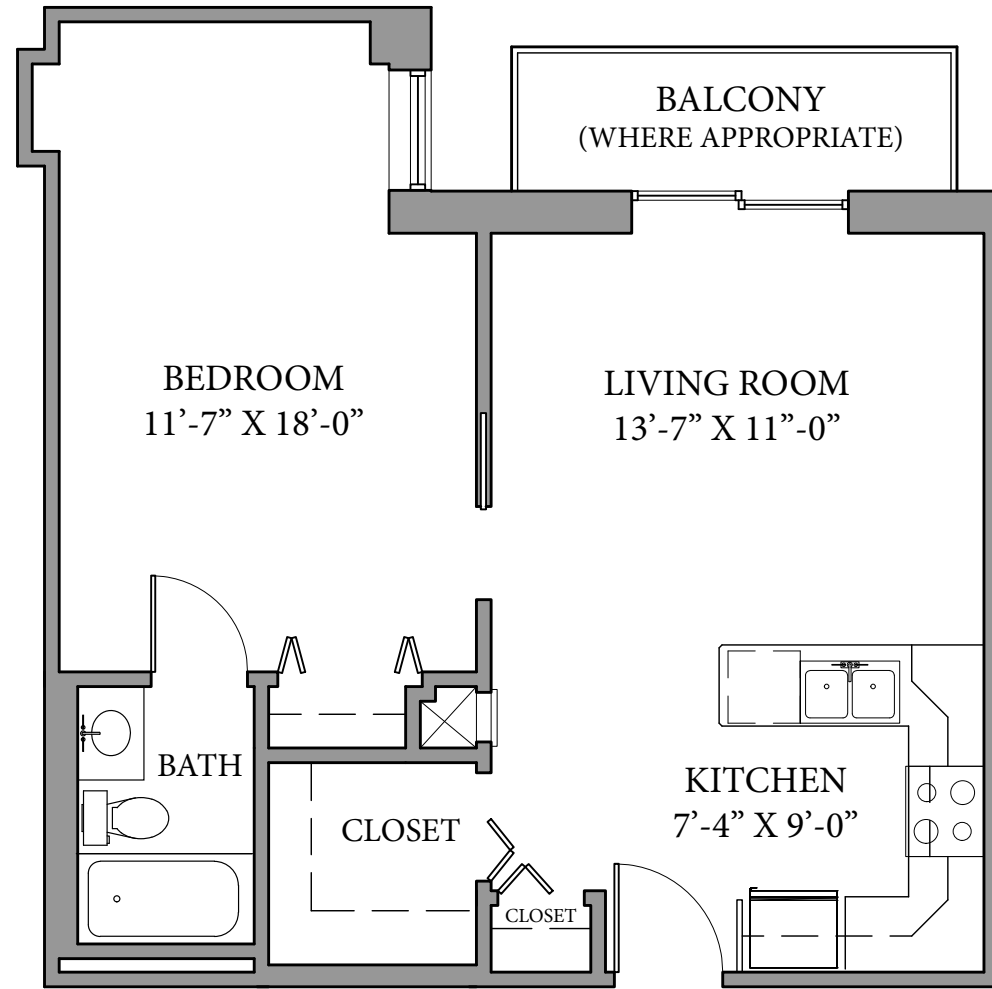

OPTIONAL  
KITCHEN

KITCHEN WITH OPTIONAL  
BREAKFAST BAR

**EXPANDED TWO BEDROOM - TWO BATH**  
(1,145 SQ FT)

Plan is subject to change without notice. Square footage is approximate.

**ONE BEDROOM - ONE BATH**  
(562 SQ FT)

Plan is subject to change without notice. Square footage is approximate.

OPTIONAL  
KITCHEN

KITCHEN WITH OPTIONAL  
BREAKFAST BAR

OPTIONAL  
KITCHEN

KITCHEN WITH OPTIONAL  
BREAKFAST BAR