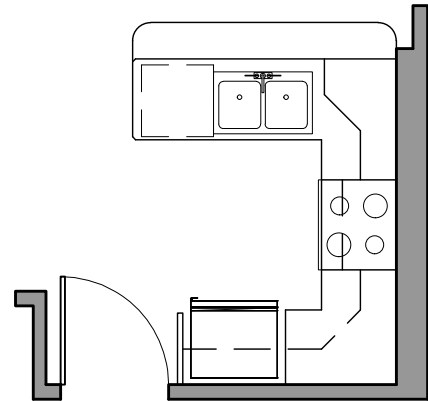

OPTIONAL  
KITCHEN

KITCHEN WITH OPTIONAL  
BREAKFAST BAR

**EXPANDED TWO BEDROOM - TWO BATH**  
(1,145 SQ FT)

Plan is subject to change without notice. Square footage is approximate.

**ONE BEDROOM - ONE BATH**  
(562 SQ FT)

Plan is subject to change without notice. Square footage is approximate.

OPTIONAL  
KITCHEN

KITCHEN WITH OPTIONAL  
BREAKFAST BAR

OPTIONAL  
KITCHEN

KITCHEN WITH OPTIONAL  
BREAKFAST BAR