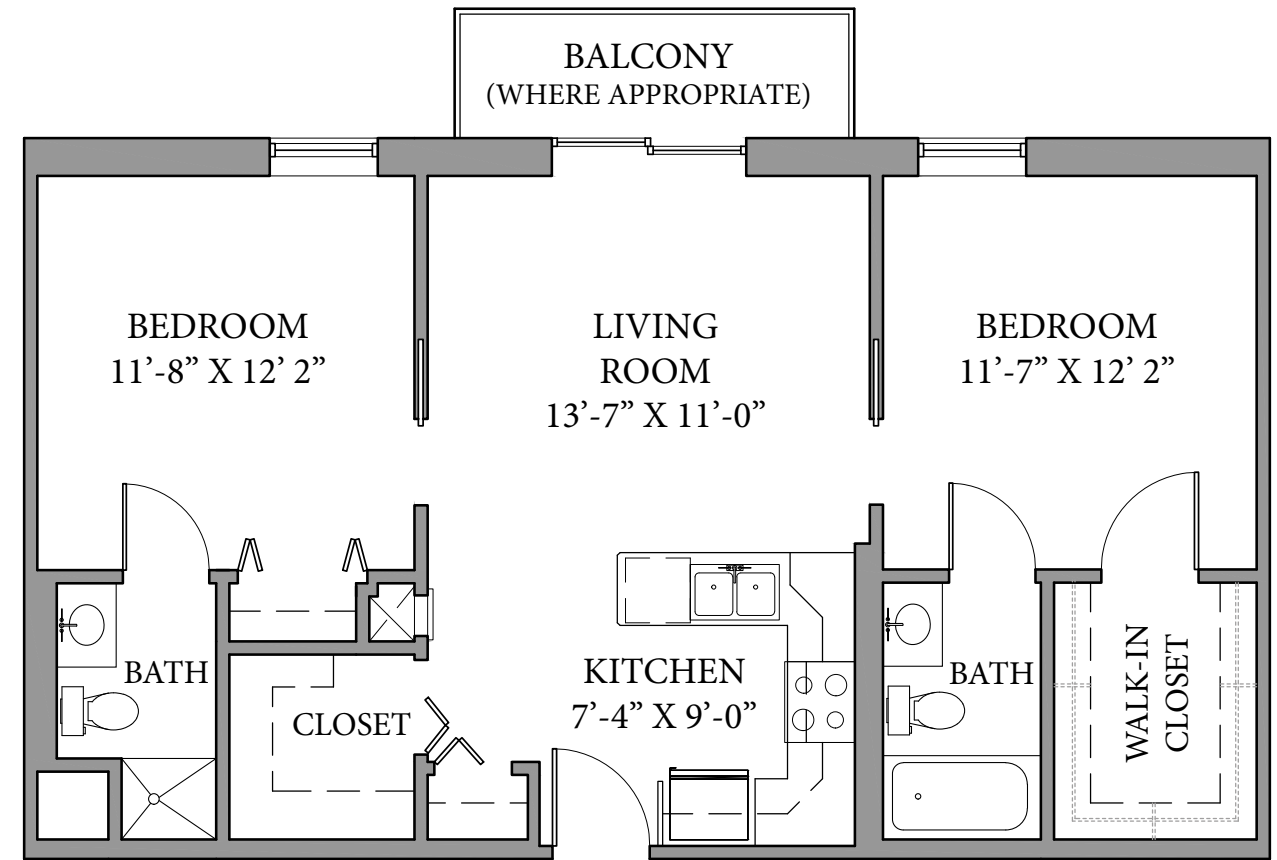

OPTIONAL  
KITCHEN

KITCHEN WITH OPTIONAL  
BREAKFAST BAR

**EXPANDED TWO BEDROOM - TWO BATH**  
(1,145 SQ FT)

Plan is subject to change without notice. Square footage is approximate.

**ONE BEDROOM - ONE BATH**  
(562 SQ FT)

Plan is subject to change without notice. Square footage is approximate.

OPTIONAL  
KITCHEN

KITCHEN WITH OPTIONAL  
BREAKFAST BAR

OPTIONAL  
KITCHEN

KITCHEN WITH OPTIONAL  
BREAKFAST BAR