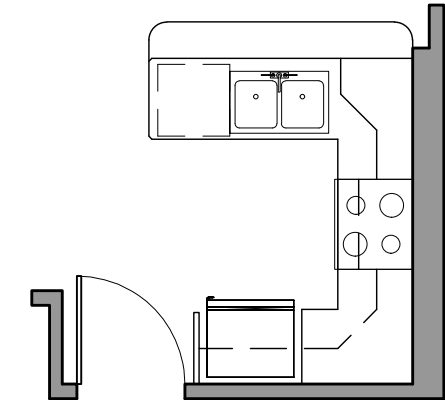

OPTIONAL  
KITCHEN

KITCHEN WITH OPTIONAL  
BREAKFAST BAR

**EXPANDED TWO BEDROOM - TWO BATH**  
(1,145 SQ FT)

Plan is subject to change without notice. Square footage is approximate.

**ONE BEDROOM - ONE BATH**  
(562 SQ FT)

Plan is subject to change without notice. Square footage is approximate.

OPTIONAL  
KITCHEN

KITCHEN WITH OPTIONAL  
BREAKFAST BAR

OPTIONAL  
KITCHEN

KITCHEN WITH OPTIONAL  
BREAKFAST BAR